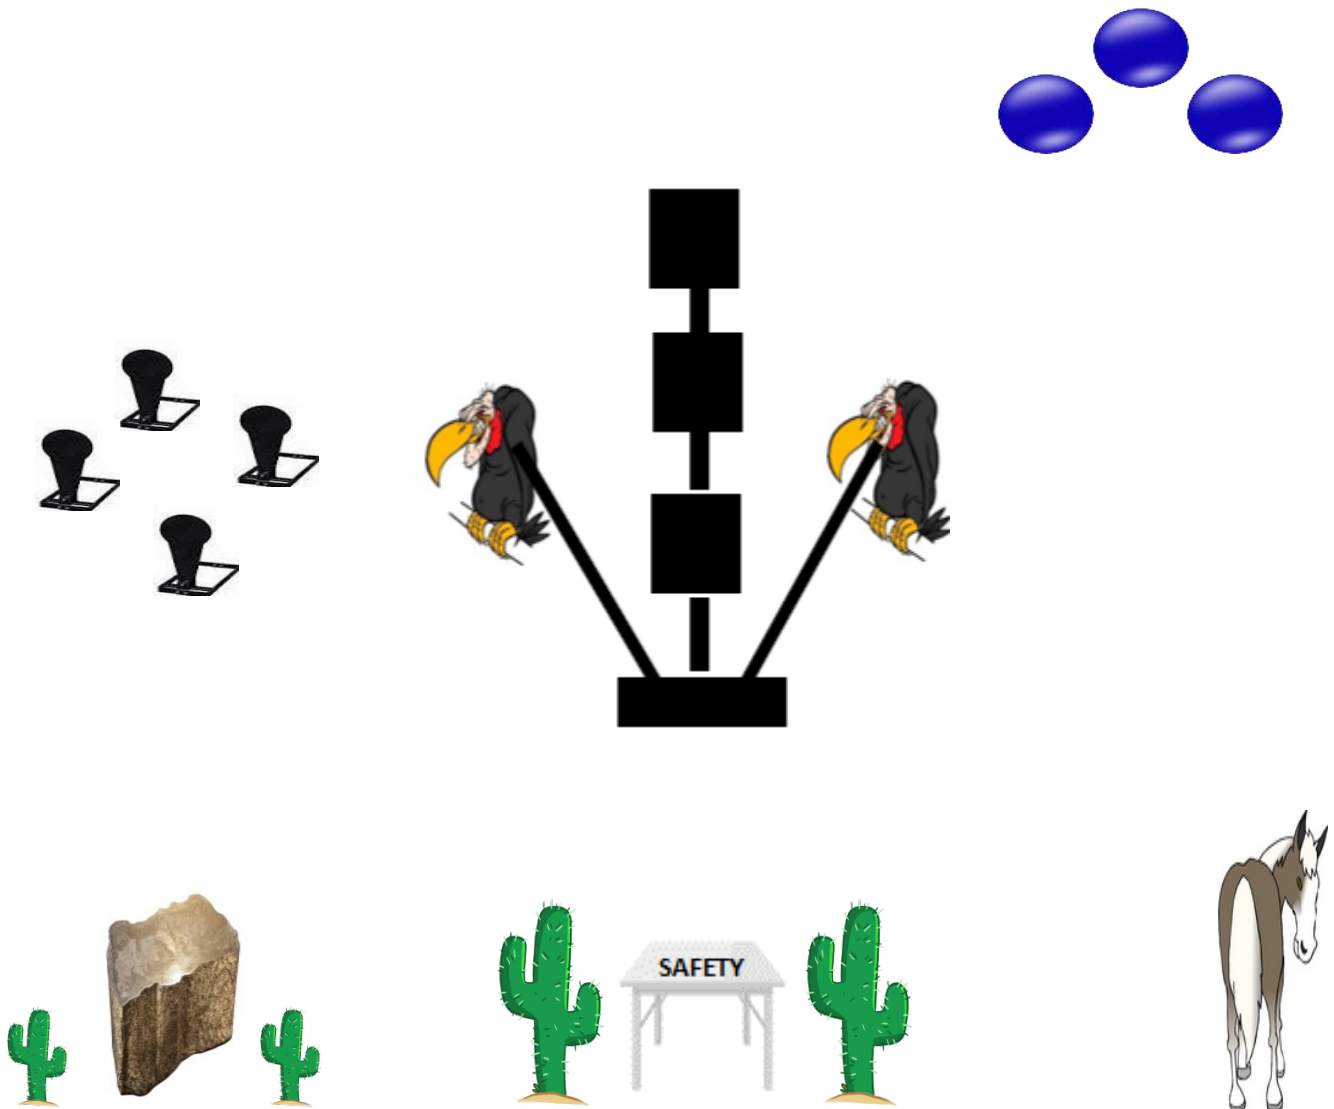

Stage 4

Pistols - 10 rds. holstered   Rifle – 10 rds. on horse   Shotgun 4+ on table

Shooting order: shotgun, pistols, rifle

Shooter starts behind rock table, hands on ammo. The line is, “**Damn those buzzards!**” ATB, with shotgun, slay ‘em all. PMF. Restage. Move between large cacti. With pistols engage targets, triple-tapping the outside buzzard targets then single tap the vertical targets top to bottom OR bottom to top with the last rd. on the center target. Holster. Move to horse. With rifle engage targets 1,4 starting on the center target then engaging an outside target. With second 5 rds. repeat instructions using the opposite outside target.