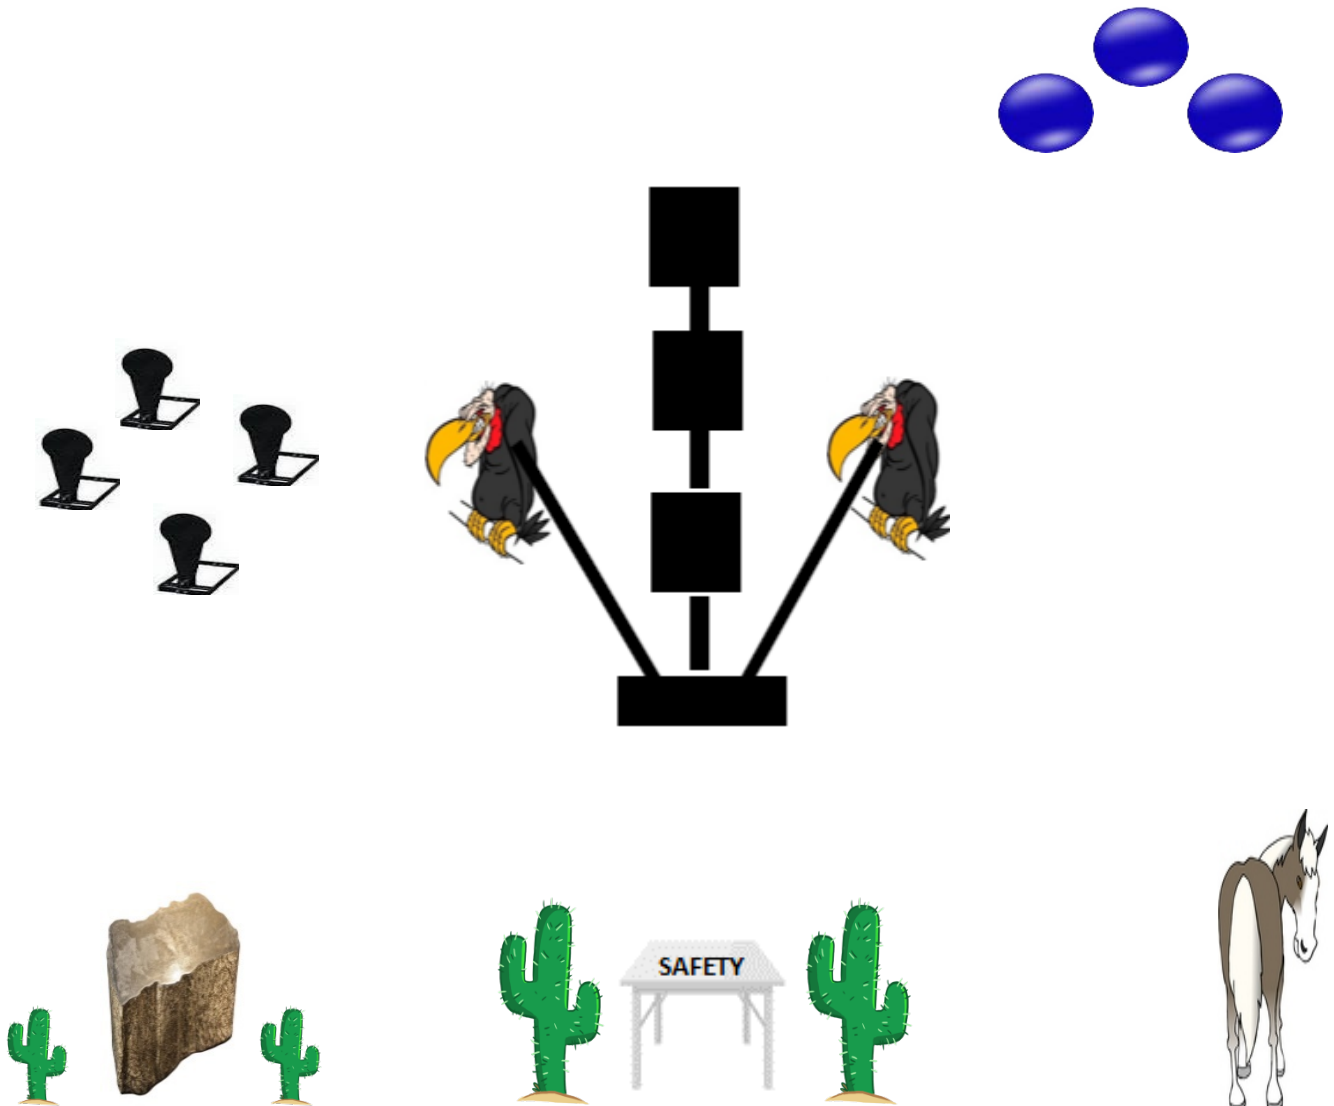

GCGS Main Match – Saturday, November 2, 2024

Stage 1

Pistols – 10 rds. holstered Rifle – 10 rds. on coal car Shotgun – 4 + rds. on coal car

Shooting order: pistols, rifle, shotgun

Shooter starts at either engine window (not door), hands at sides. The line is, **“Is this the last train to Clarksville?”** ATB, with 1st pistol engage targets, double tap a bottom target then single tap the upper targets for 3 rds. Holster. With 2nd pistol repeat 1st pistol instructions starting on the opposite lower target. Holster. Move to coal car. With rifle repeat pistol instructions. Restage. With shotgun engage 4 poppers. PMF.

Note: Shooter may use both windows to shoot pistol targets.

Stage 2

Pistols – 10 rds. holstered Rifle – 10 rds. on coal car Shotgun – 4+ rds. on coal car

Shooting order: shotgun, rifle, pistols, shotgun

Shooter starts behind coal car, hands on ammo. The line is, “**Stoke more coal in that engine.**” ATB, With shotgun engage 2 poppers. Knock ‘em down. Restage. With rifle engage targets, single tapping the two bottom targets, then triple tap the upper targets, then single tap the bottom targets again. Restage. Move to either engine window (not door). With pistols repeat rifle instructions. Holster. Move back to coal car. And with shotgun, knock down the remaining 2 poppers.

Stage 3

Pistols 10 - rds. holstered Rifle – 10 rds. on horse Shotgun – 4+ rds. on table

Shooting order: pistols, rifle, shotgun

Shooter starts between cacti at target tree, hands at Texas Surrender. “**Buzzards!**” ATB, with pistols, double tap the pistol targets starting on any target. Holster. Move to horse and from beside horse with rifle, engage targets with first 5 rds double-tapping the center, then single tap sweeping the targets with the first 5 rds. Repeat with the second 5 rds. Restage and move to rock table. With shotgun from behind rock table, slay ‘em all. PMF.